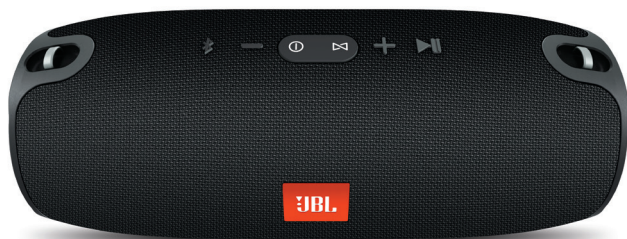

XTREME

Portable Bluetooth Speaker

Powerful sound, now transportable.

JBL Xtreme is the ultimate portable Bluetooth speaker that effortlessly delivers earth-shaking, powerful stereo sound by incorporating four active transducers and two visible JBL Bass Radiators. Packing a massive rechargeable 10,000mAh Li-ion battery that supports up to 15 hours of playtime and dual USB charge out, this speaker easily keeps your music and your devices going for as long as you need them to. You can trust JBL Xtreme to bring the excitement wherever you need it – whether indoors or outdoors, poolside party or backyard barbeque – with its splashproof fabric design that's available in black, blue, or red. It also features a noise and echo cancelling speakerphone for clear conference calls, and JBL Connect that can wirelessly link multiple JBL Connect enabled speakers together to amplify the listening experience.

Features

- ▶ Wireless Bluetooth Streaming
- ▶ High-capacity 10,000mAh Rechargeable Battery
- ▶ Speakerphone
- ▶ Splashproof
- ▶ JBL Connect
- ▶ Lifestyle Material
- ▶ JBL Bass Radiator

XTREME

Portable Bluetooth Speaker

Features and Benefits

Wireless Bluetooth Streaming

Wirelessly connect up to 3 smartphones or tablets to the speaker and take turns playing earth-shaking, powerful stereo sound.

High-capacity 10,000mAh Rechargeable Battery

Built-in rechargeable Li-ion battery supports up to 15 hours of playtime and charges devices via dual USB ports.

Speakerphone

Take crystal clear calls from your speaker with the touch of a button thanks to the noise and echo cancelling speakerphone.