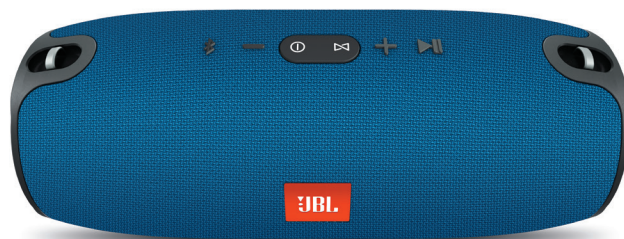

XTREME

Portable Bluetooth Speaker

Powerful sound, now transportable.

JBL Xtreme is the ultimate portable Bluetooth speaker that effortlessly delivers earth-shaking, powerful stereo sound by incorporating four active transducers and two visible JBL Bass Radiators. Packing a massive rechargeable 10,000mAh Li-ion battery that supports up to 15 hours of playtime and dual USB charge out, this speaker easily keeps your music and your devices going for as long as you need them to. You can trust JBL Xtreme to bring the excitement wherever you need it – whether indoors or outdoors, poolside party or backyard barbeque – with its splashproof fabric design that's available in black, blue, or red. It also features a noise and echo cancelling speakerphone for clear conference calls, and JBL Connect that can wirelessly link multiple JBL Connect enabled speakers together to amplify the listening experience.

Features

- ▶ Wireless Bluetooth Streaming
- ▶ High-capacity 10,000mAh Rechargeable Battery
- ▶ Speakerphone
- ▶ Splashproof
- ▶ JBL Connect
- ▶ Lifestyle Material
- ▶ JBL Bass Radiator

XTREME

Portable Bluetooth Speaker

Features and Benefits

Wireless Bluetooth Streaming

Wirelessly connect up to 3 smartphones or tablets to the speaker and take turns playing earth-shaking, powerful stereo sound.

High-capacity 10,000mAh Rechargeable Battery

Built-in rechargeable Li-ion battery supports up to 15 hours of playtime and charges devices via dual USB ports.

Speakerphone

Take crystal clear calls from your speaker with the touch of a button thanks to the noise and echo cancelling speakerphone.